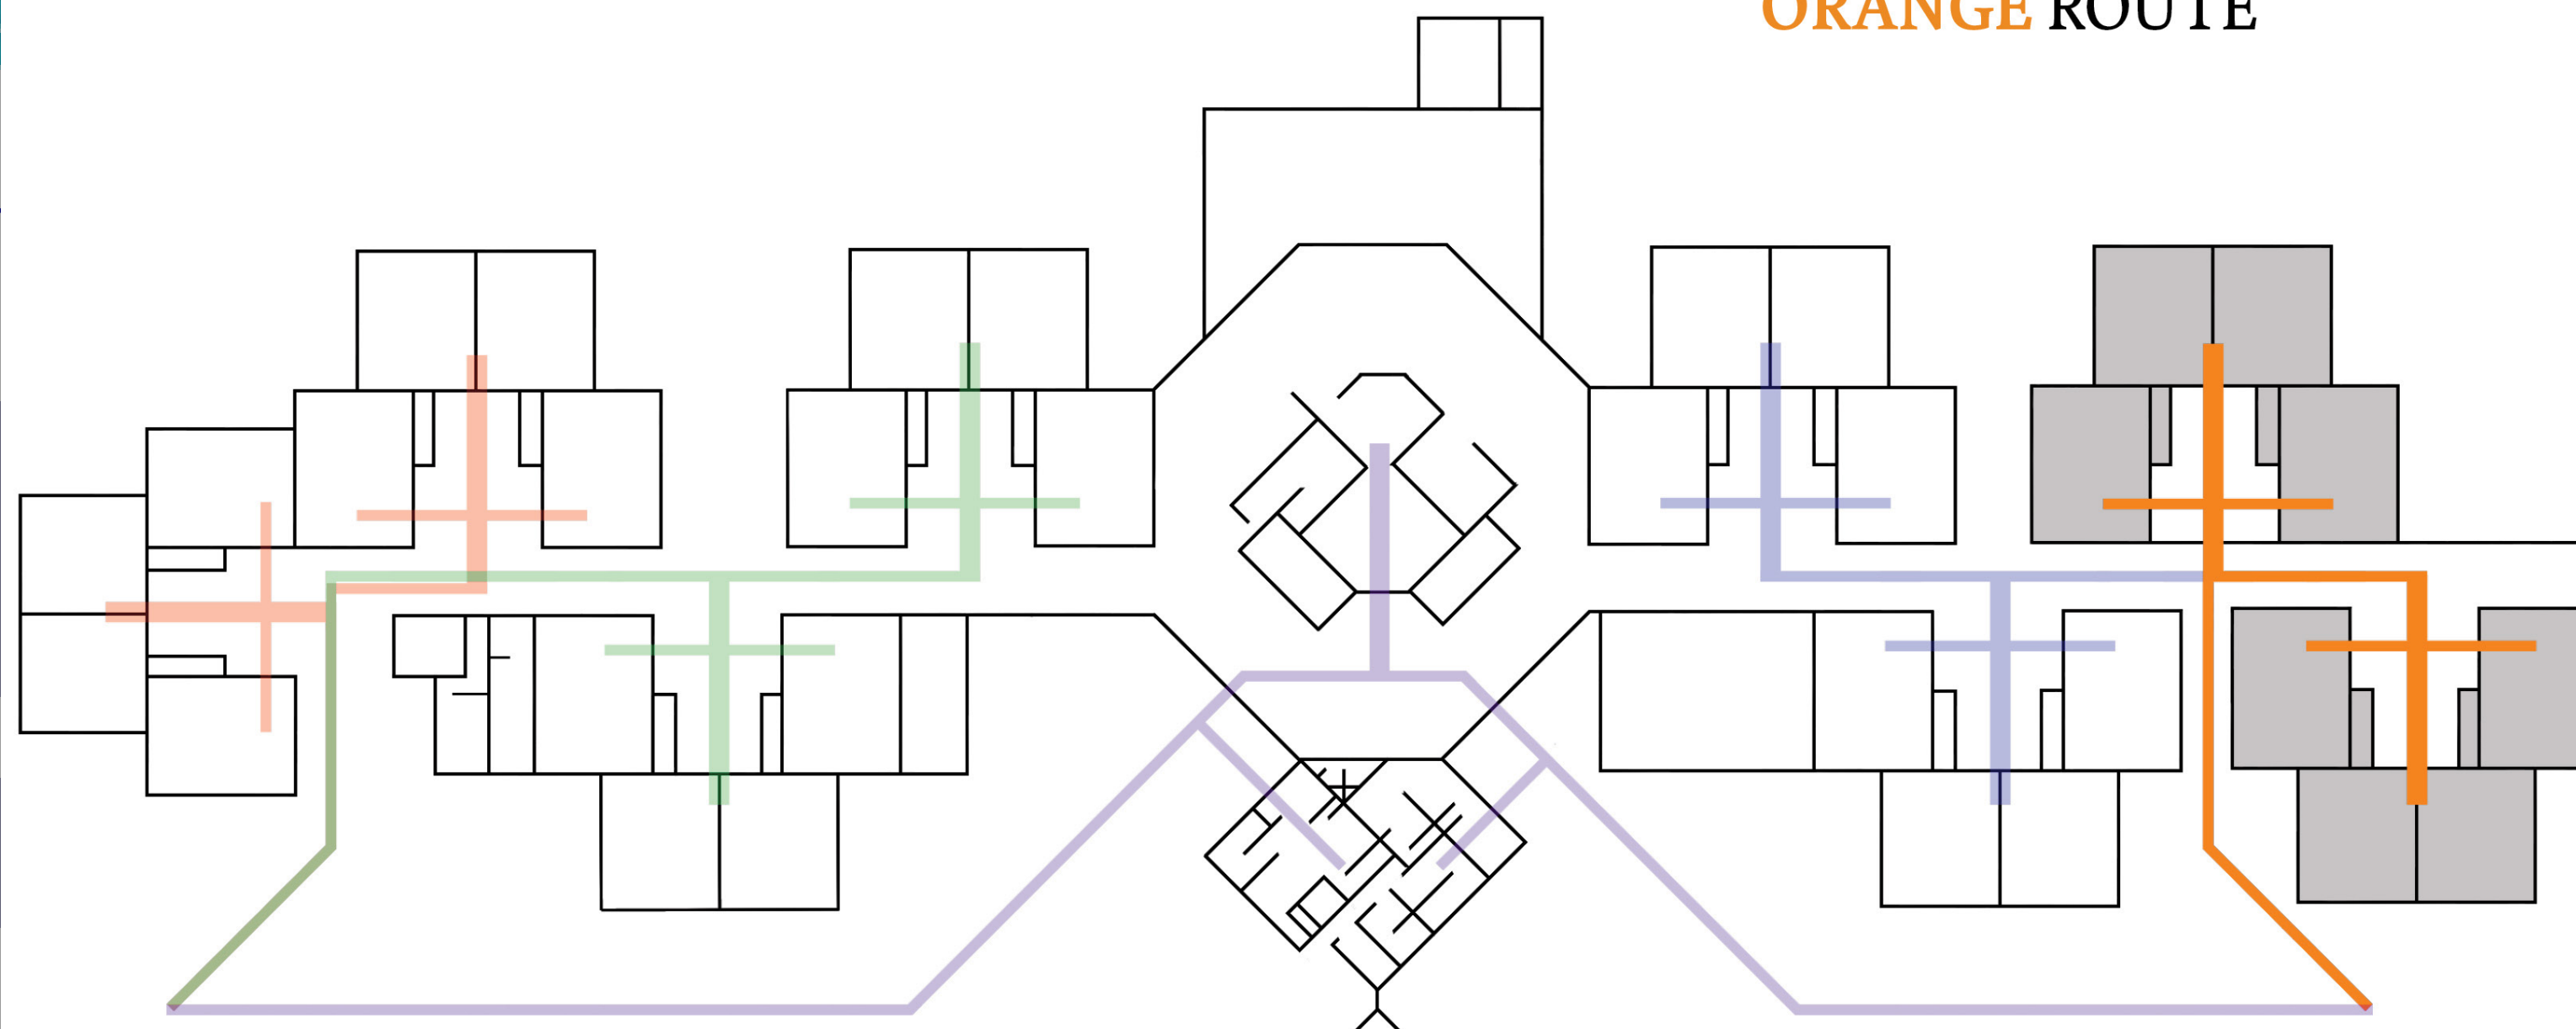

EVACUATION PLAN

J.E. Moss Elementary School

You are in the **3rd grade pod**

IN CASE OF EMERGENCY,
PLEASE FOLLOW THE
ORANGE ROUTE

Route to
Aplo MS

Route to
Foodlion

- pre k pod
- 2nd pod
- lobby
- 4th pod
- 3rd pod