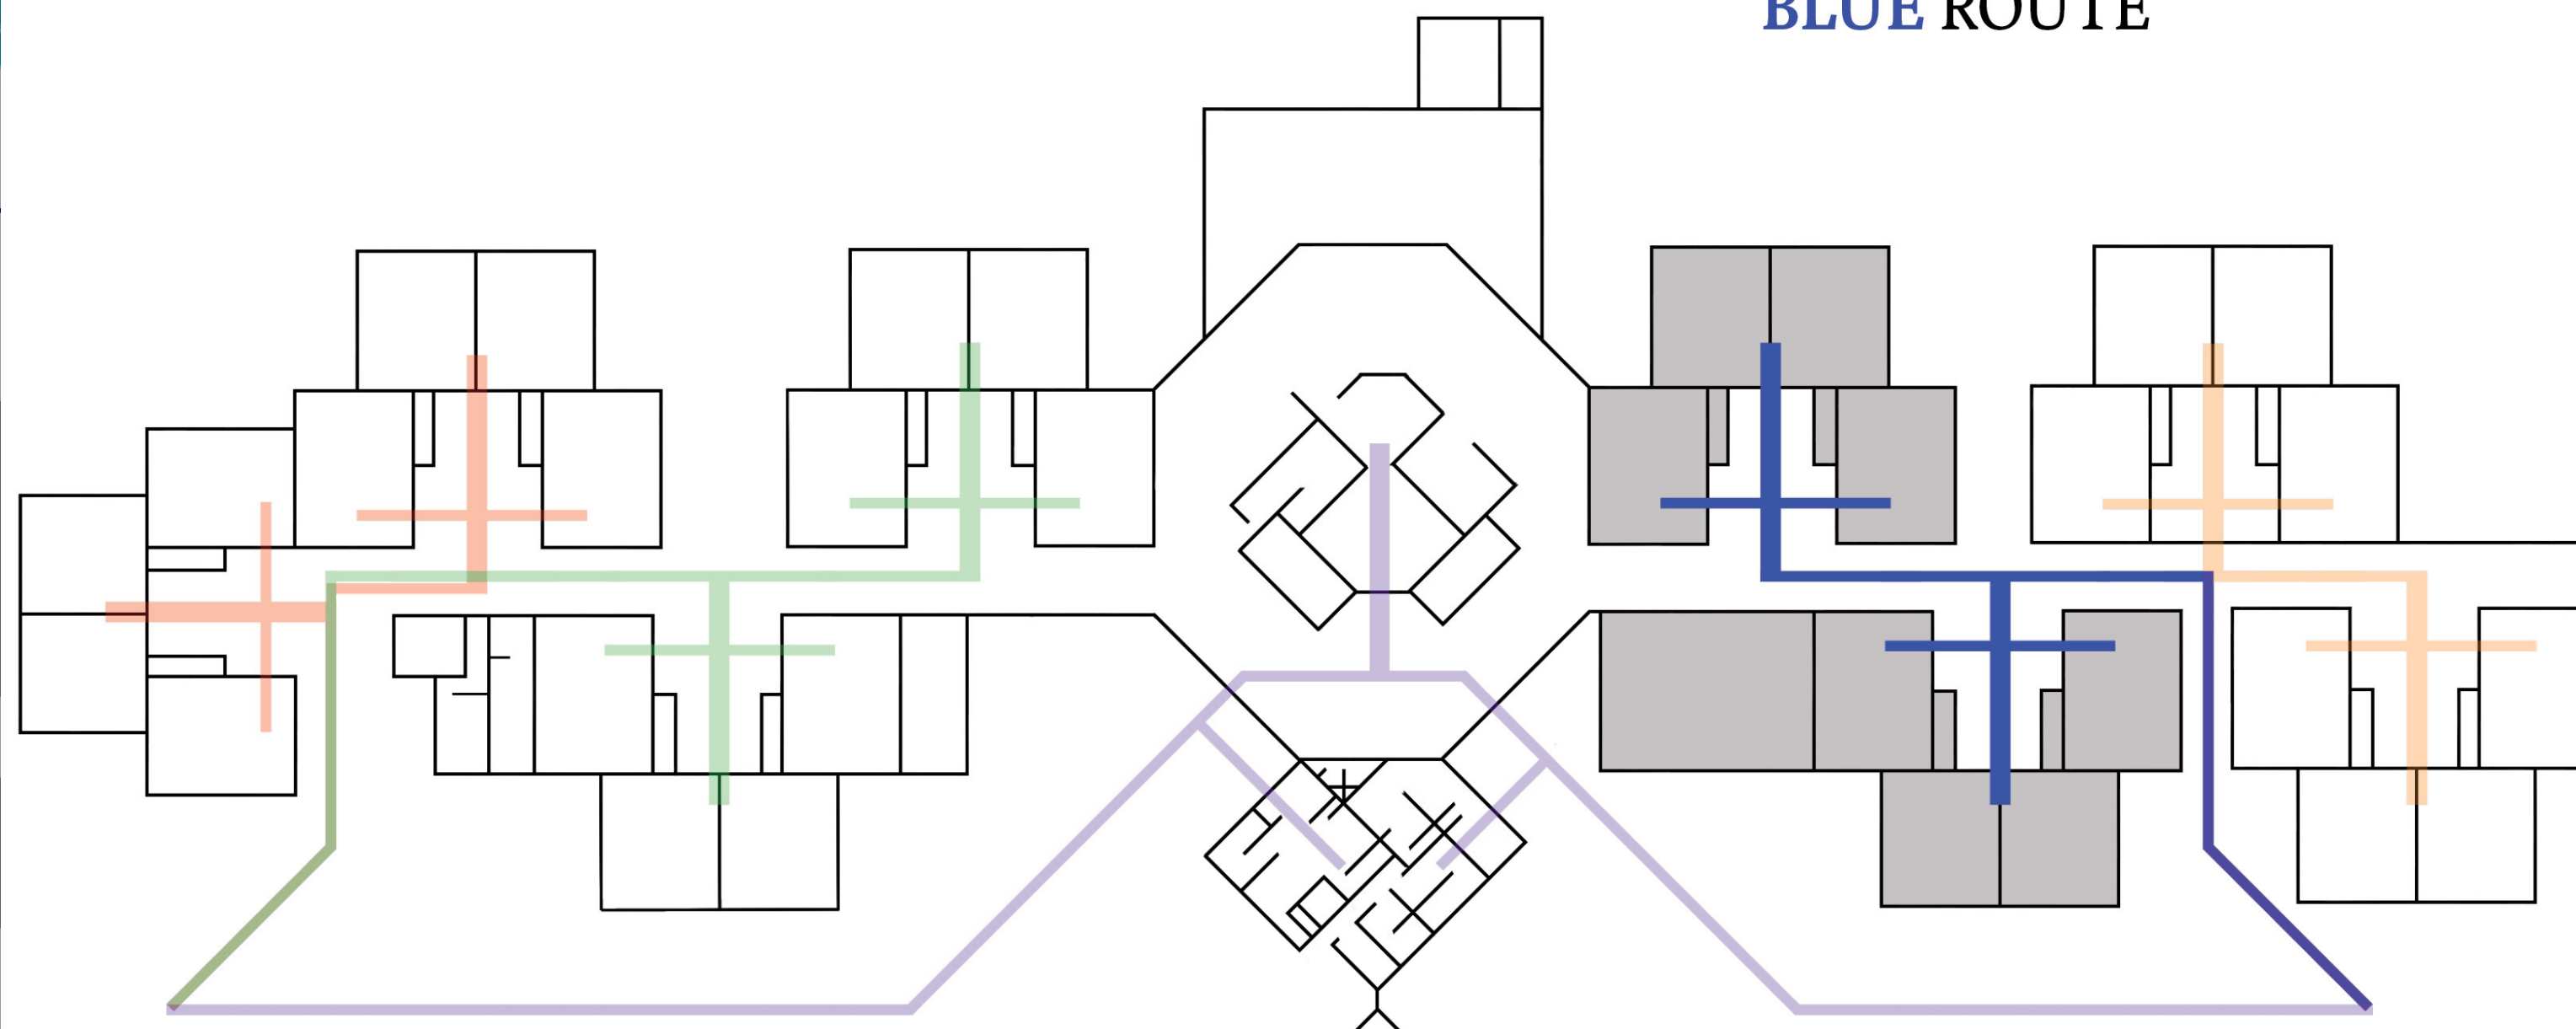

EVACUATION PLAN

J.E. Moss Elementary School

You are in the **4th grade pod**

IN CASE OF EMERGENCY,
PLEASE FOLLOW THE
BLUE ROUTE

Route to
Apollo MS

Route to
Foodlion

- pre k pod
- 2nd pod
- lobby
- 4th pod
- 3rd pod